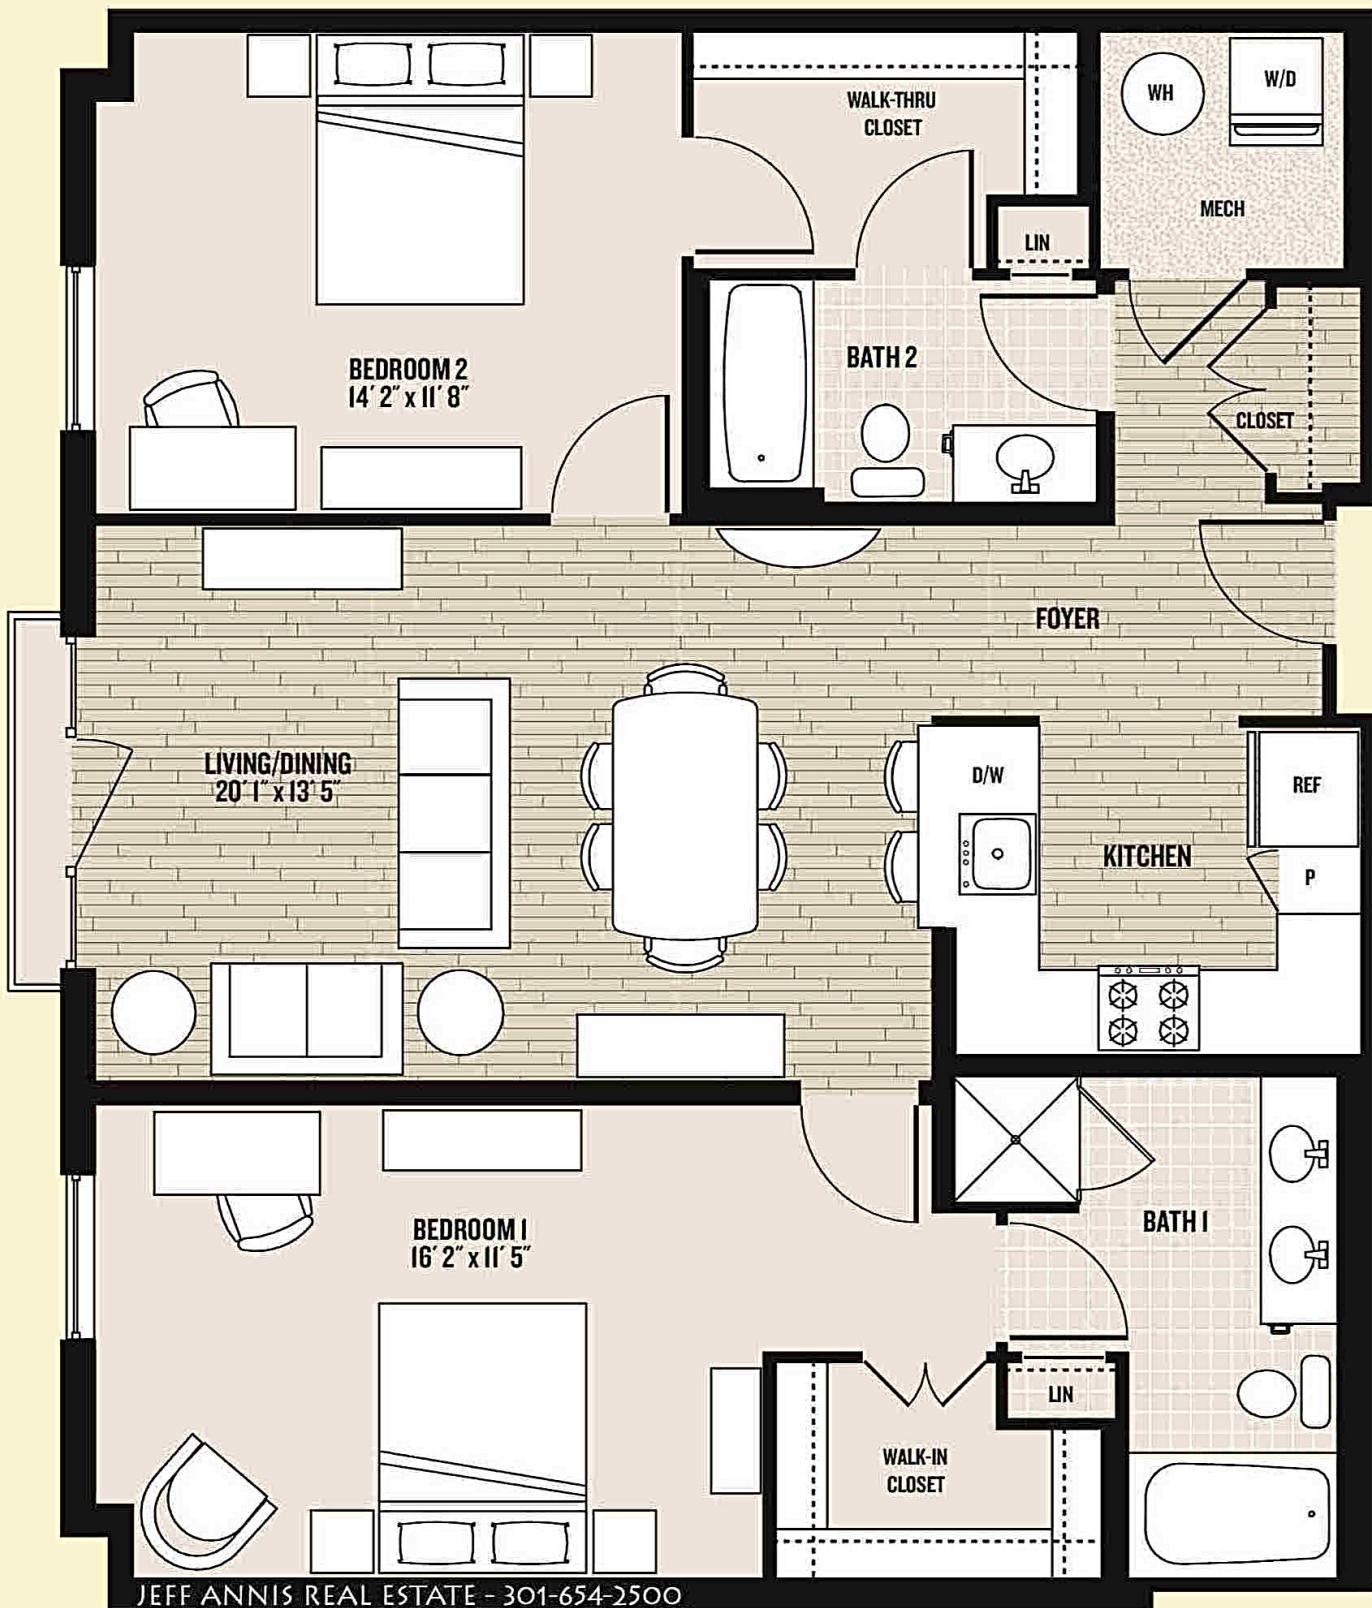

CAMBRIDGE - 2 BEDROOM 2 BATH

PALLADIAN CONDOMINIUMS

Carol Cohen - Sales Manager - 301-610-6035

38 Maryland Ave, Rockville, MD 20850

Jeff Annis Real Estate LLC - 301-654-2500 - Exclusive Broker

Equal Housing Opportunity