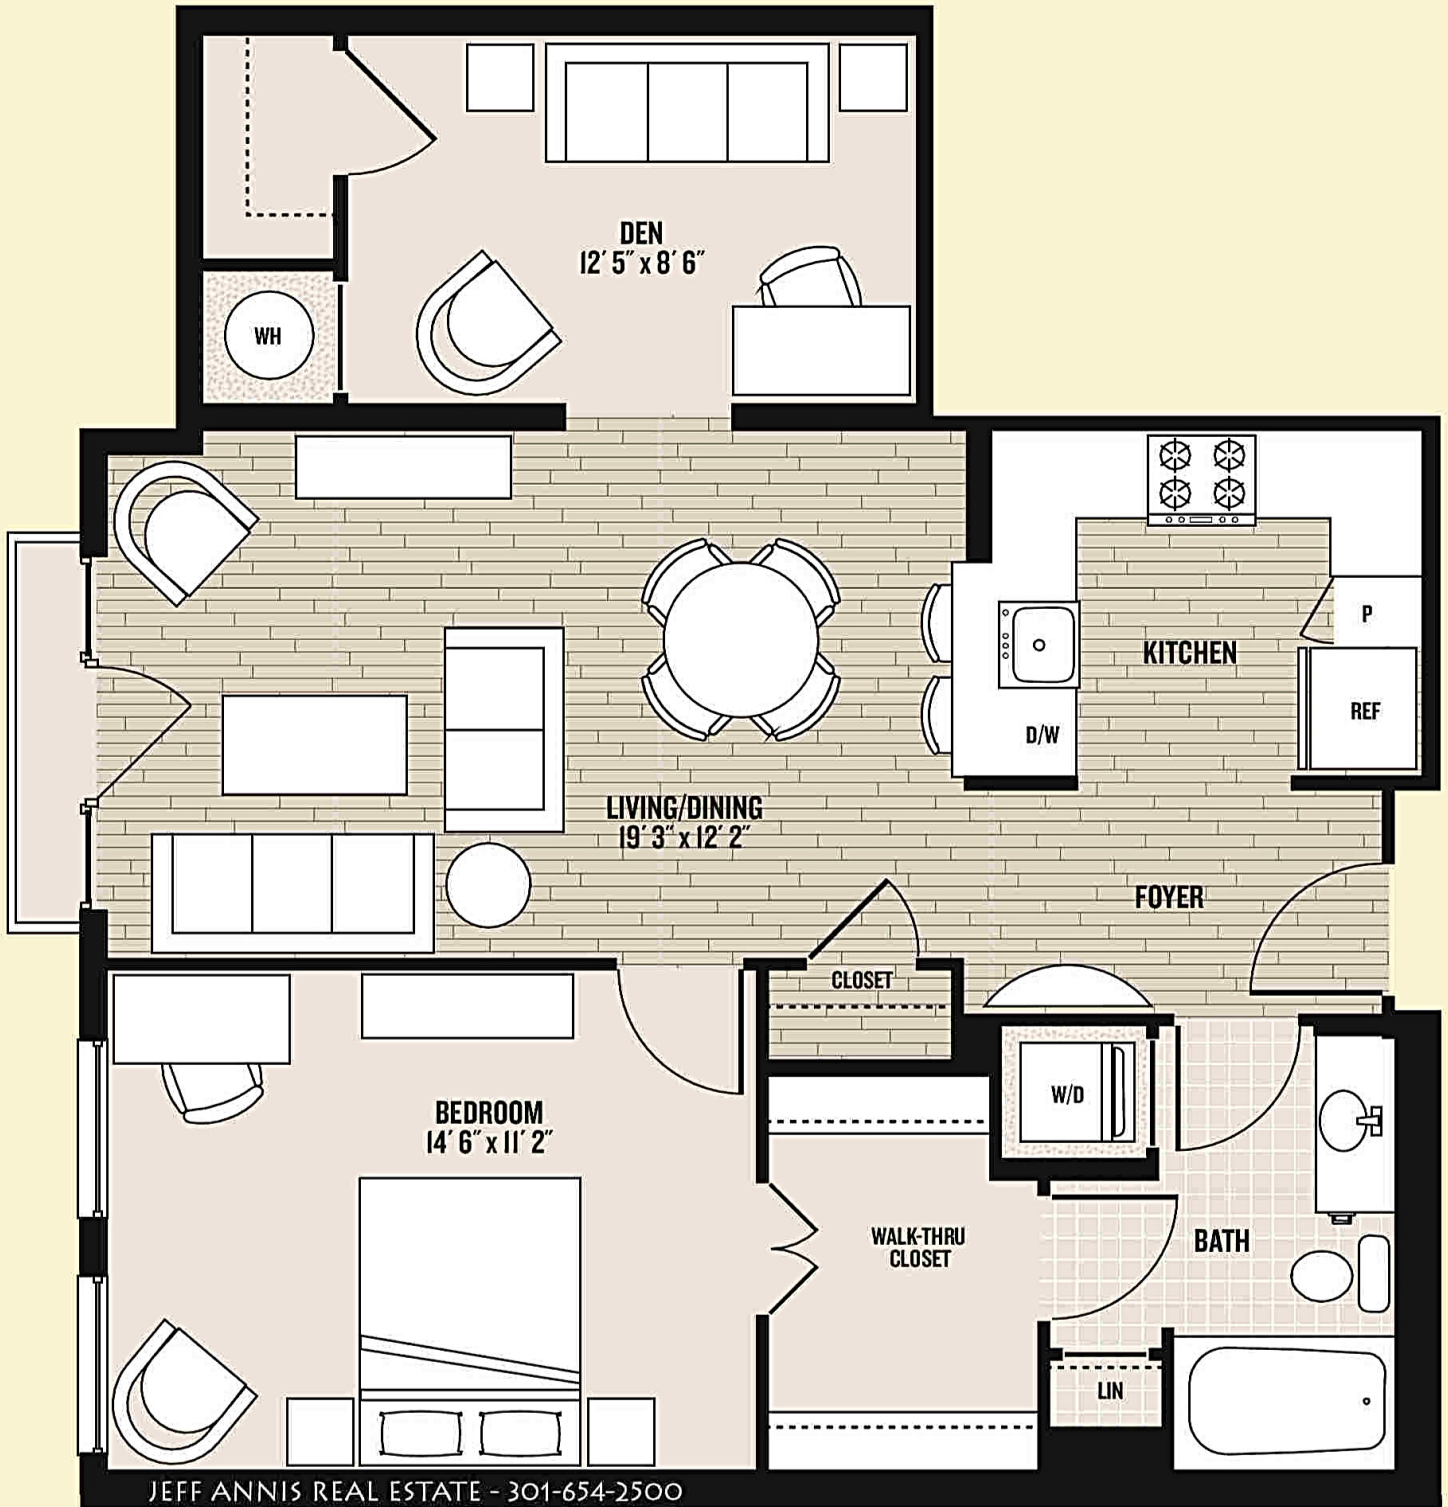

FARRAGUT - 1 BEDROOM 1 BATH DEN

PALLADIAN CONDOMINIUMS

Carol Cohen - Sales Manager - 301-610-6035

38 Maryland Ave, Rockville, MD 20850

Jeff Annis Real Estate LLC - 301-654-2500 - Exclusive Broker

Equal Housing Opportunity