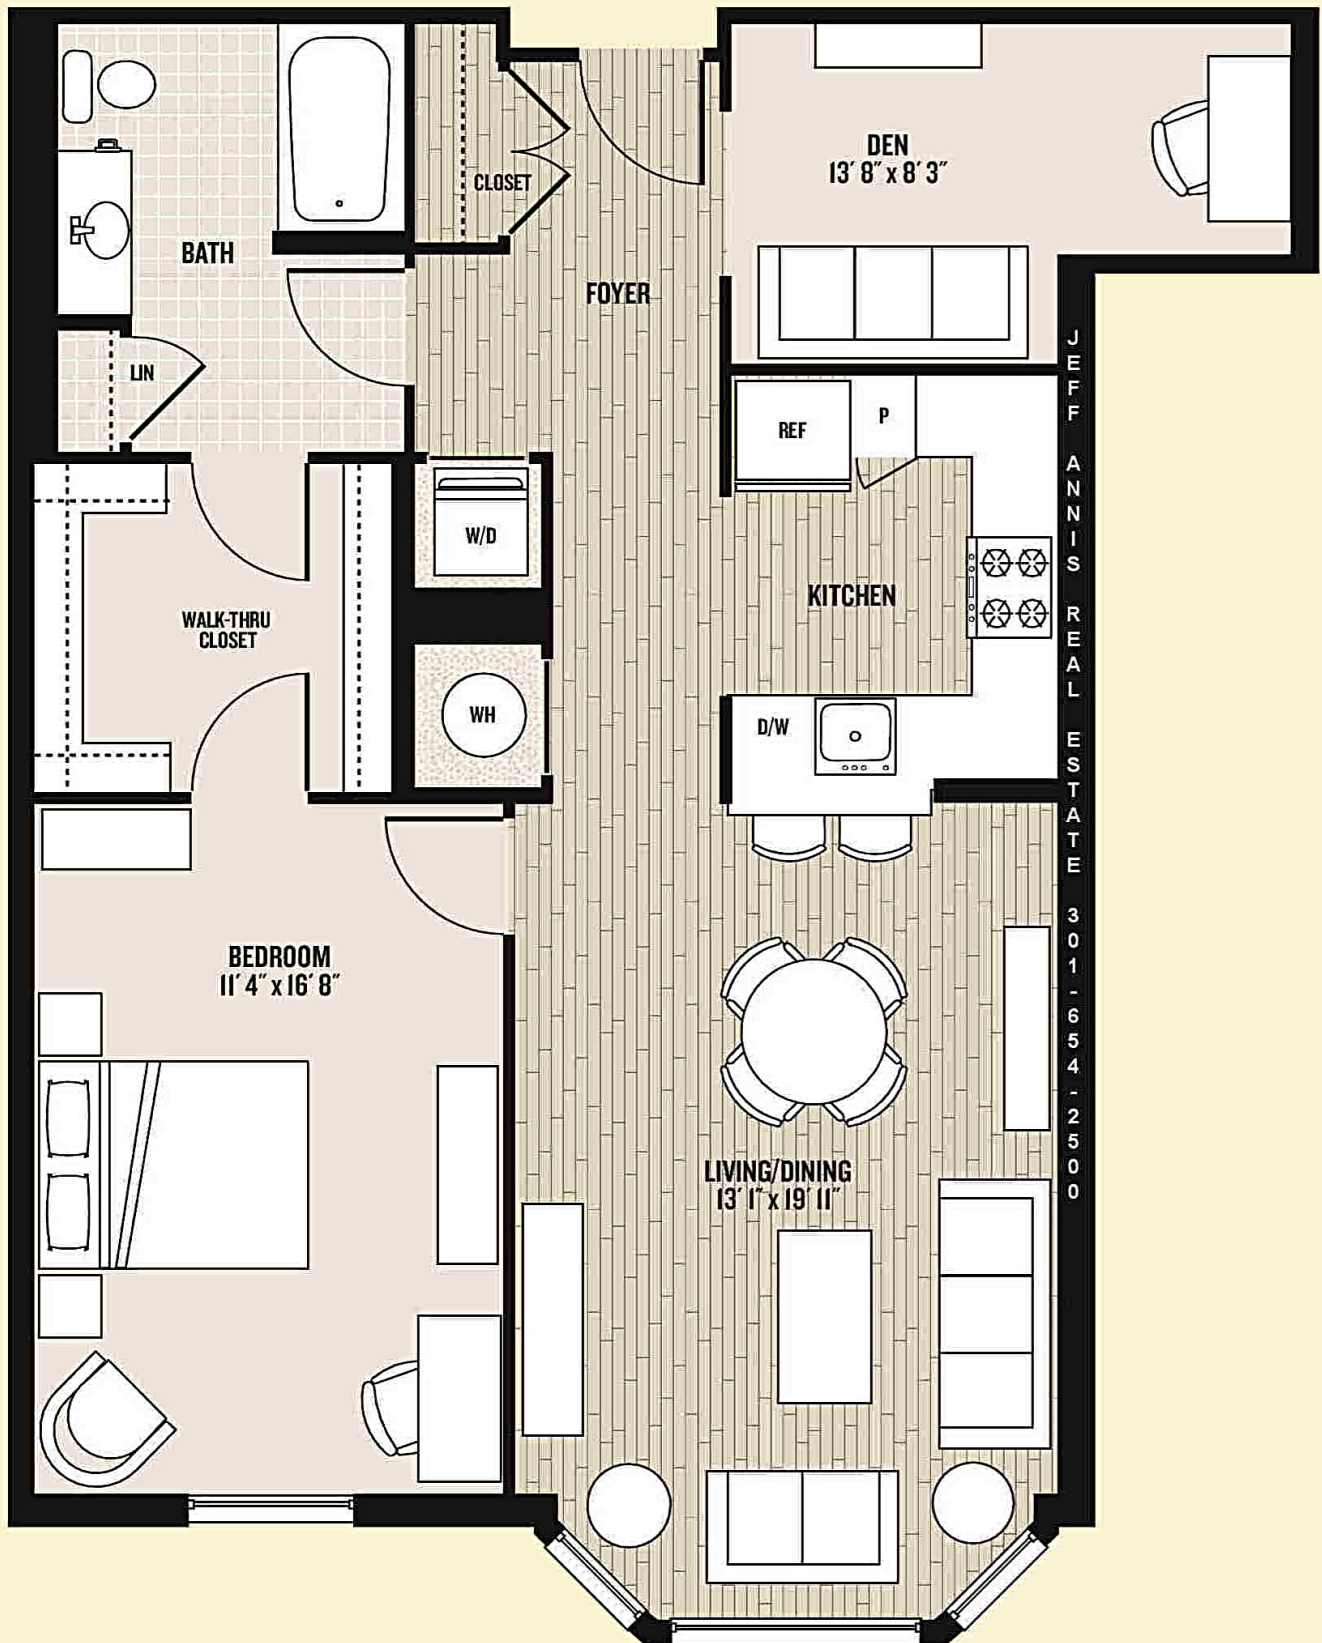

FRANKLIN - 1 BEDROOM 1 BATH DEN

PALLADIAN CONDOMINIUMS

Carol Cohen - Sales Manager - 301-610-6035

38 Maryland Ave, Rockville, MD 20850

Jeff Annis Real Estate LLC - 301-654-2500 - Exclusive Broker

Equal Housing Opportunity