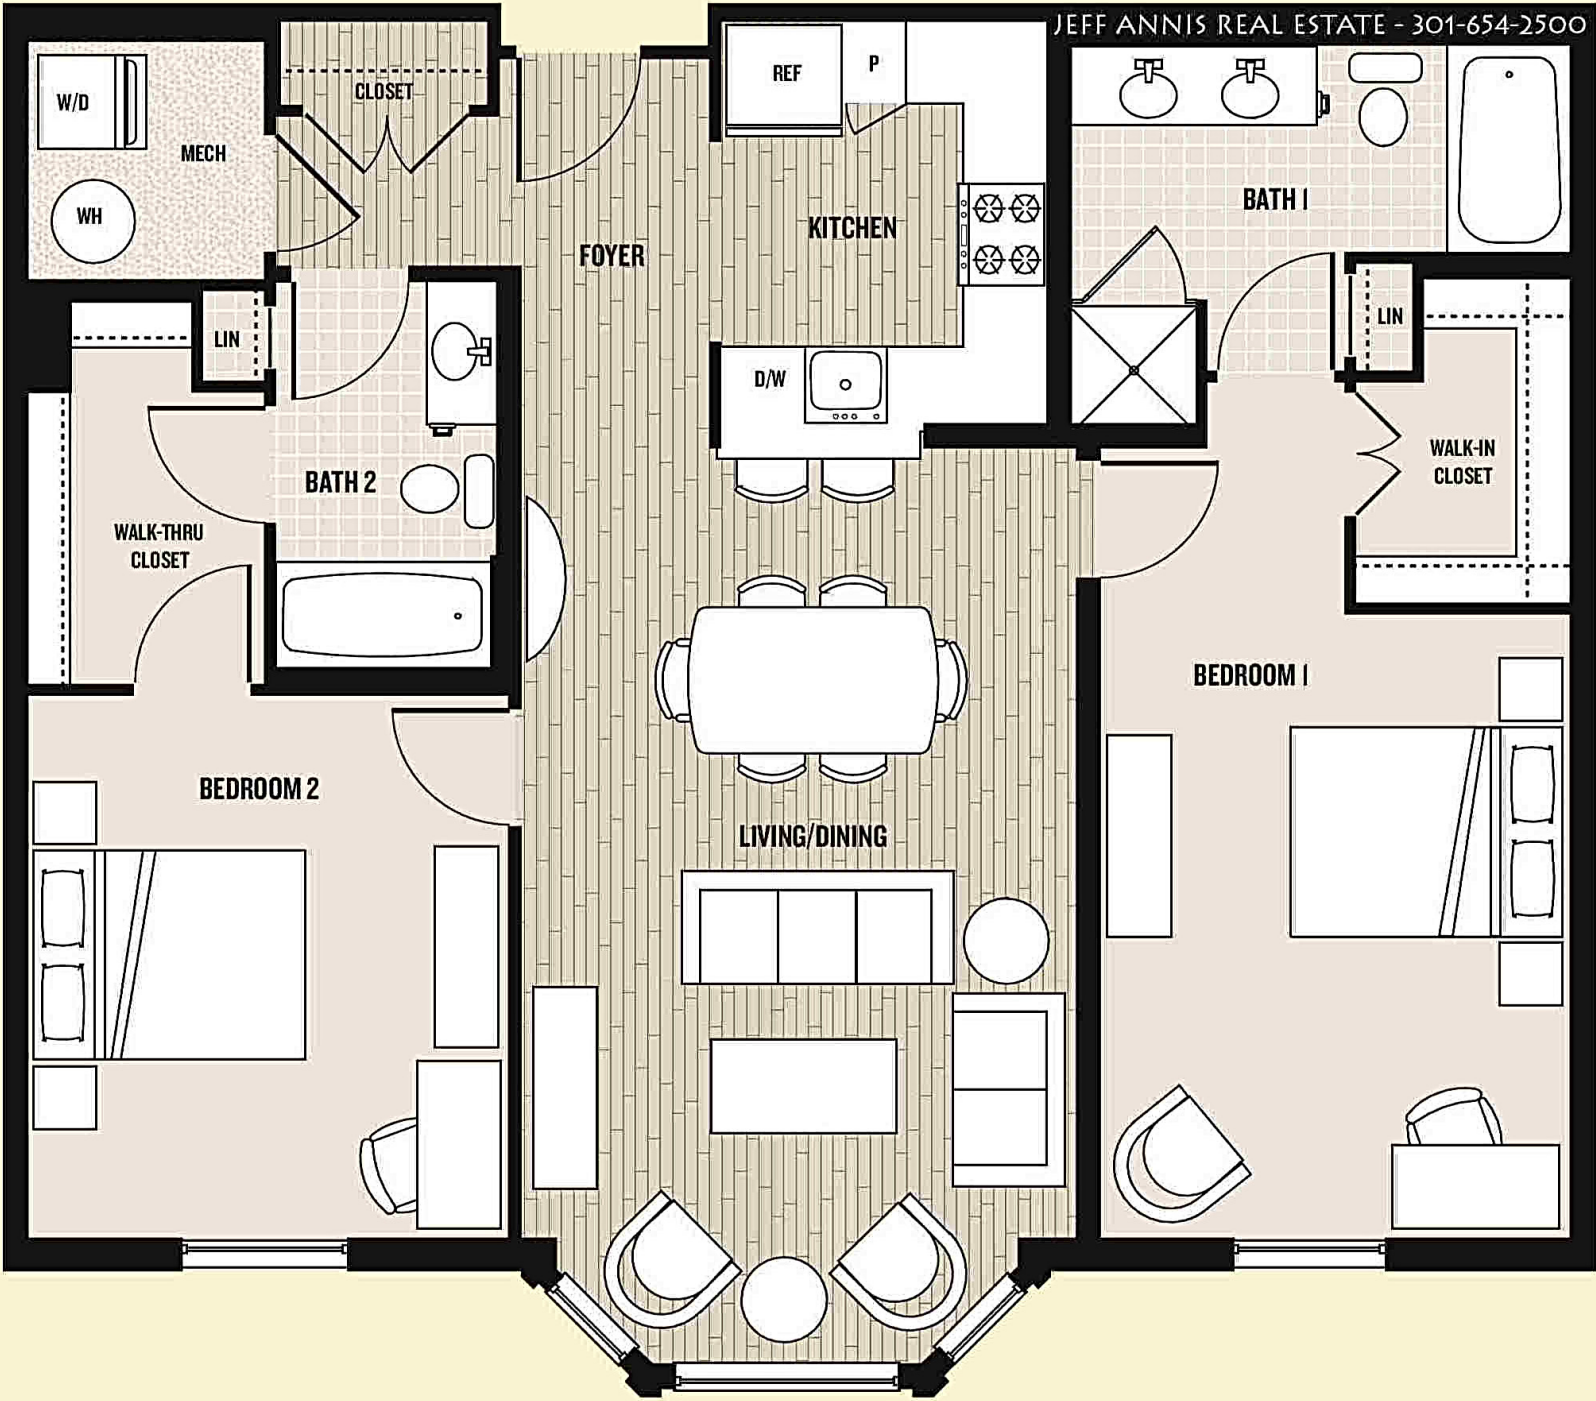

LOUISBURG - 2 BEDROOM 2 BATH

PALLADIAN CONDOMINIUMS

Carol Cohen - Sales Manager - 301-610-6035

38 Maryland Ave, Rockville, MD 20850

Jeff Annis Real Estate LLC - 301-654-2500 - Exclusive Broker
Equal Housing Opportunity