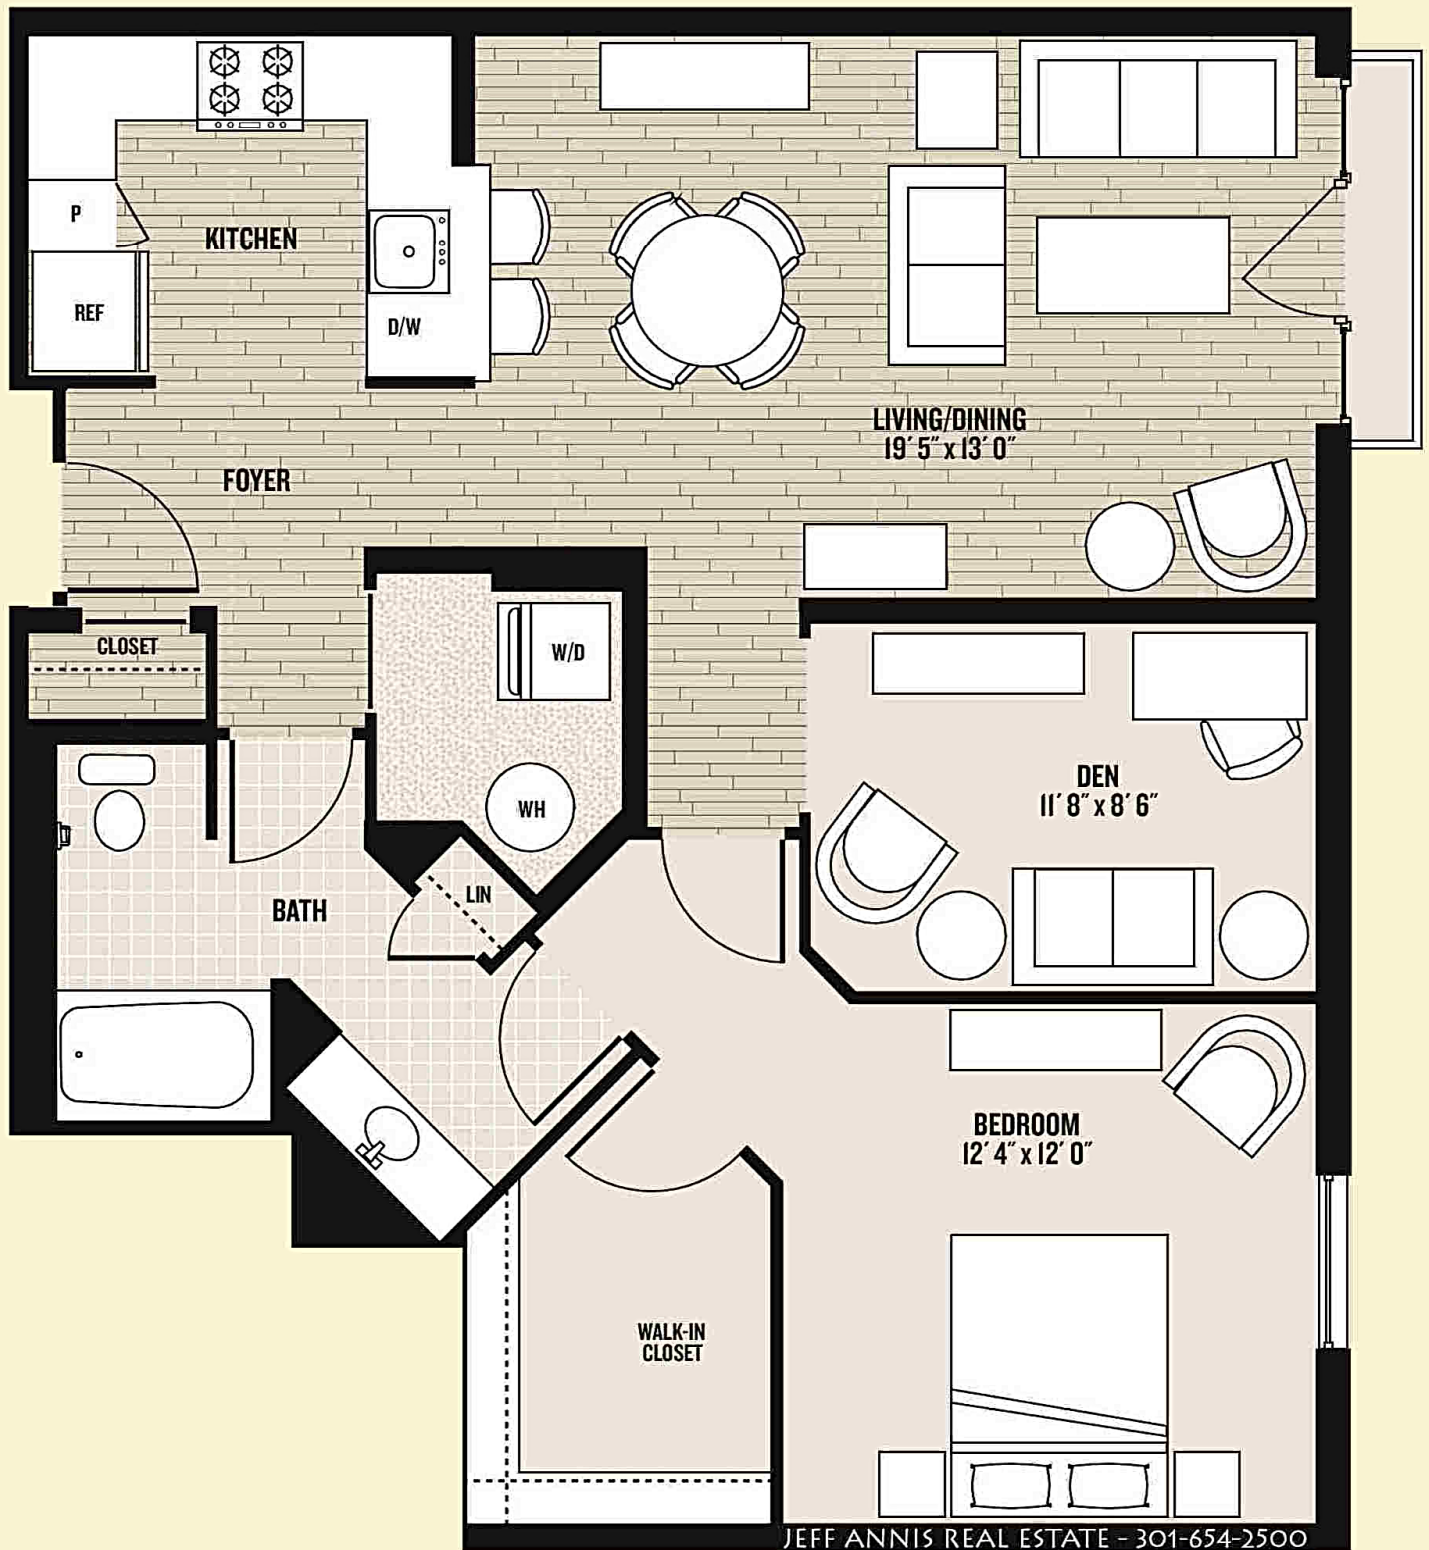

MT VERNON - 1 BEDROOM 1 BATH DEN

PALLADIAN CONDOMINIUMS

Carol Cohen - Sales Manager - 301-610-6035

38 Maryland Ave, Rockville, MD 20850

Jeff Annis Real Estate LLC - 301-654-2500 - Exclusive Broker

Equal Housing Opportunity